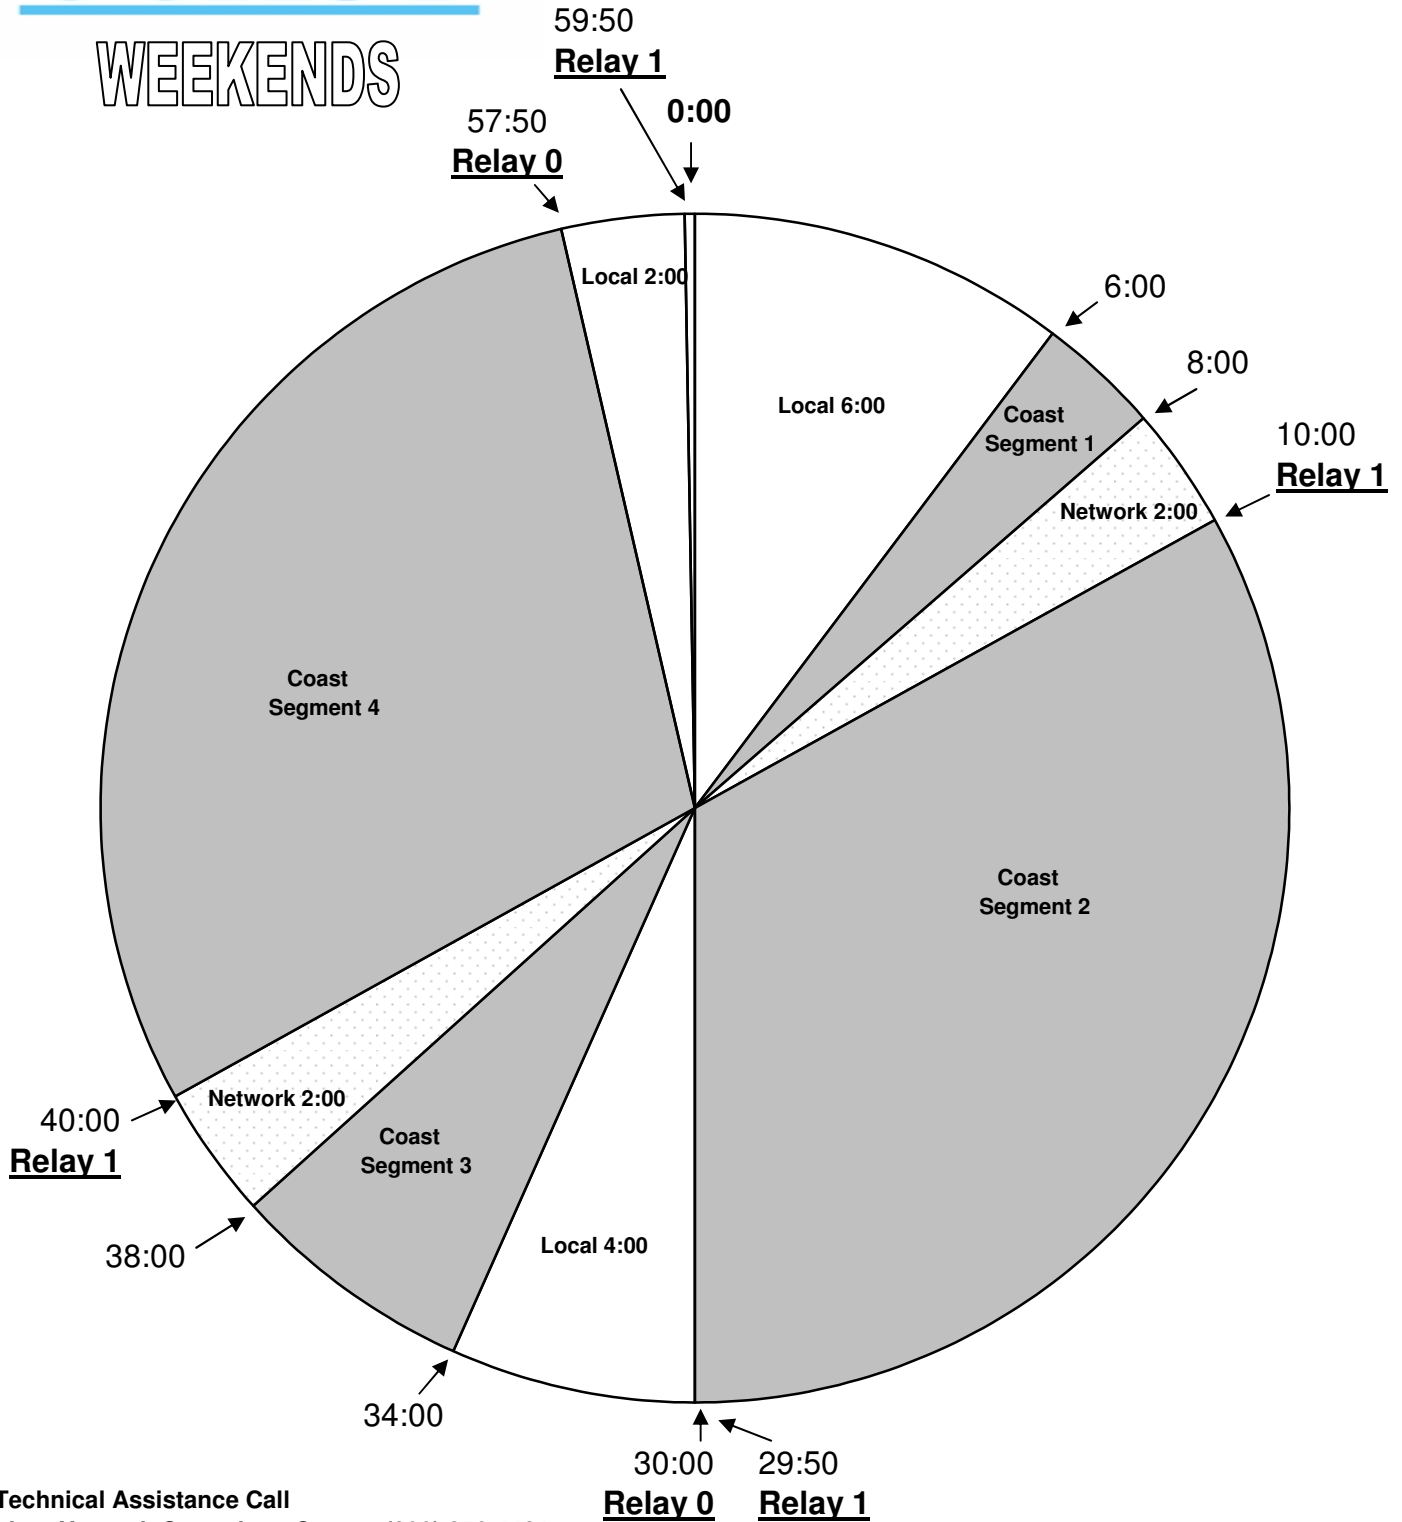

# COAST TO COAST

WEEKENDS

Starguide III - Premiere Channel 1 - All times Pacific:  
 Saturday: 6-10 PM, Somewhere in Time with Art Bell.  
 Saturday: 10P-2A, Live with Ian Punnett (Refeed: 2-6AM).  
 Sunday: 6-10 PM, The Best of George Noory.  
 Sunday: 10P-2A, Live with various hosts (Refeed: 2-6AM).

For Technical Assistance Call  
 Premiere Network Operations Center: (800) 276-4431  
 Technical Info: <http://engineering.premiereradio.com>

Fixed Breaks at 29:50 & 57:50. Network Breaks Float.  
 Relay 0 Fires Local Breaks.  
 Relay 1 Fires :10-Second Local Liners.  
 :10-Second Rejoin Bumpers at 10:00 & 40:00.  
 :20-Second Rejoin Bumper at :34.